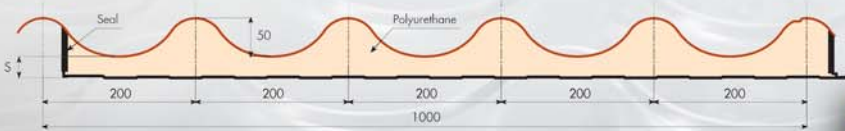

ISODOMUS

ISODOMUS represents the greatest evolution in terms of roofing panel design by combining two of the most important elements in today's architecture...Function, and Form.

ISODOMUS has revolutionised the concept of creating an incredibly strong, fast to install, waterproof, insulated, lightweight, and durable roof panel whilst achieving fantastic looks.

Being an insulated panel - ISODOMUS allows for the insulation to be dealt with on the exterior layer thus eliminating the excessive heat loads created within the ceiling cavity from conventional systems which require ventilation or other cooling methods. The 60mm ISODOMUS achieves an amazing 3.2 R value whilst only weighing 11.7kg per sqm. Furthermore ISODOMUS is incredibly strong and can span significant distances between supports which saves huge costs in time and materials.

All things considered - ISODOMUS offers the next generation in design technology whilst maintaining the traditional look of terracotta.

Features:

- ✓ Lightweight - 11.7 kg/sqm - 60mm
- ✓ Insulated - .31 W/sqm K (R 3.2) - 60mm
- ✓ Strong - able to span up to 2.5m* trafficable
- ✓ Quick to install - long length panels
- ✓ Durable - premium coatings allow for superior life
- ✓ Aesthetics - has the appearance of traditional terracotta
- ✓ Economical - priced competitively to the market
- ✓ Further savings - insulation and installation costs